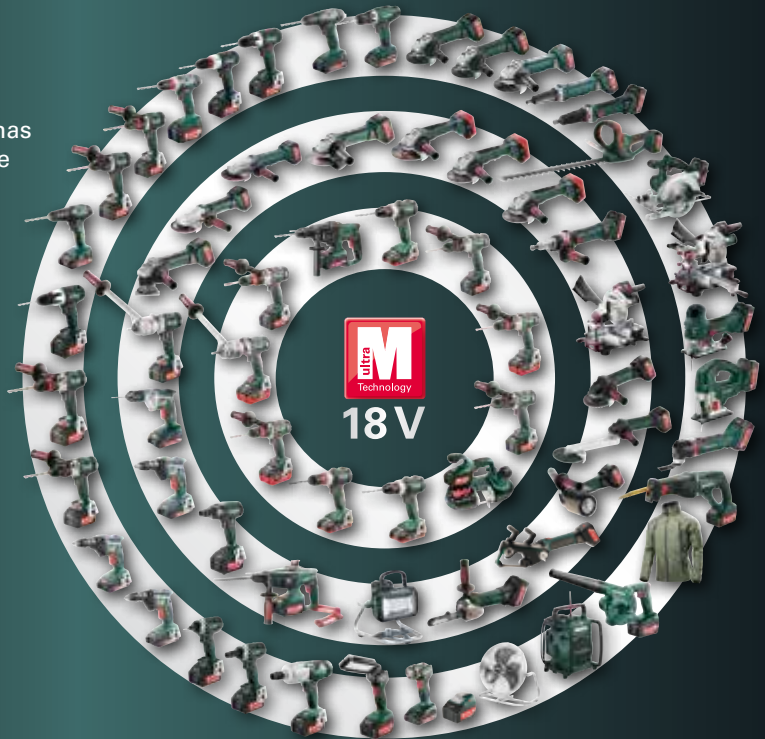

Your Metabo dealer:

The Metabo 3-year warranty

We give you an extra XXL warranty on all our products. Simply register your product online within 4 weeks of purchase and your standard guarantee is extended to three years.

Register at www.metabo-service.com

Metabowerke GmbH
Metabo-Allee 1 • 72622 Nürtingen
www.metabo.com

metabo®

PROFESSIONAL POWER TOOL SOLUTIONS